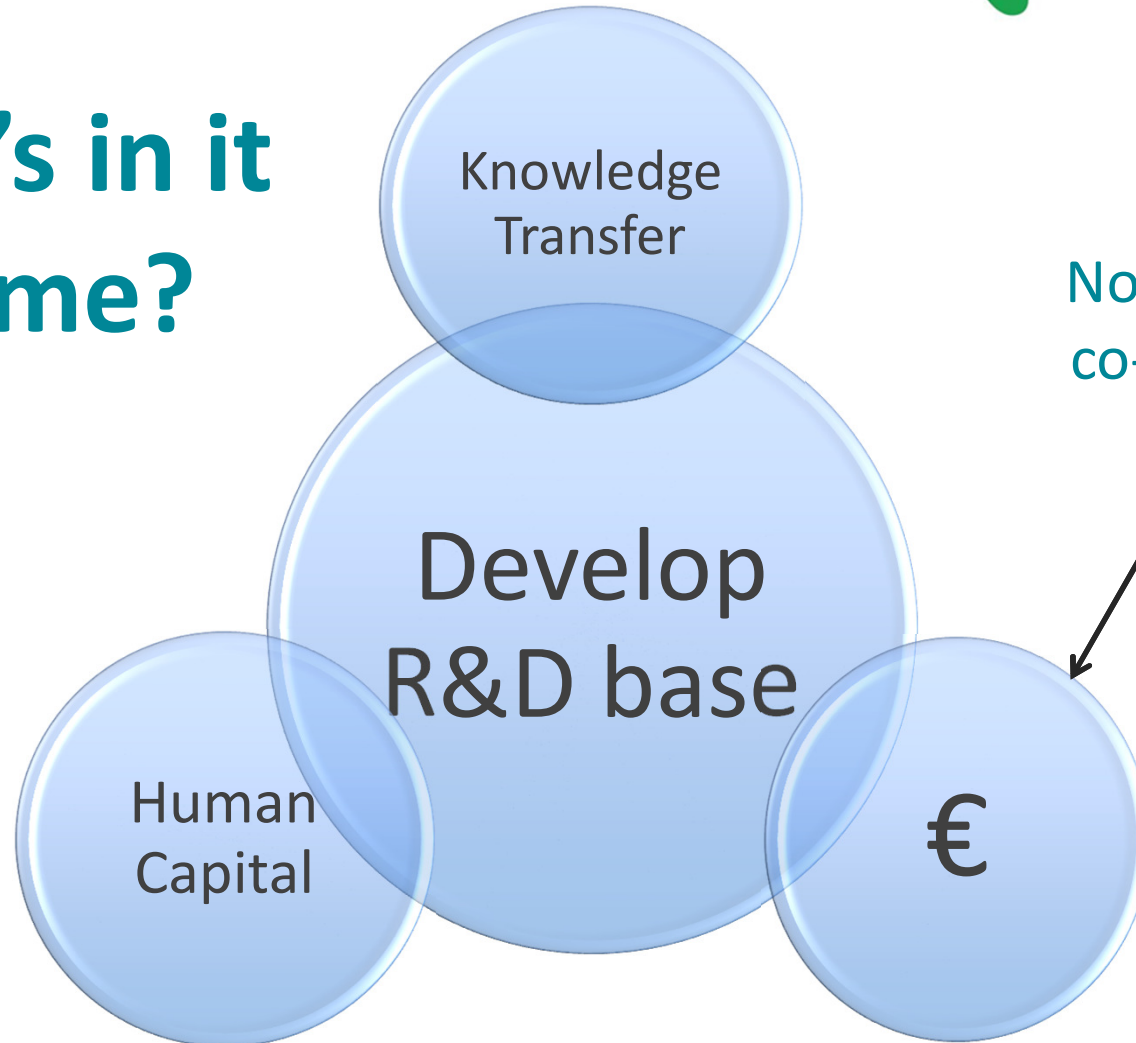

What's in it for me?

No formal match- or
co-funding required